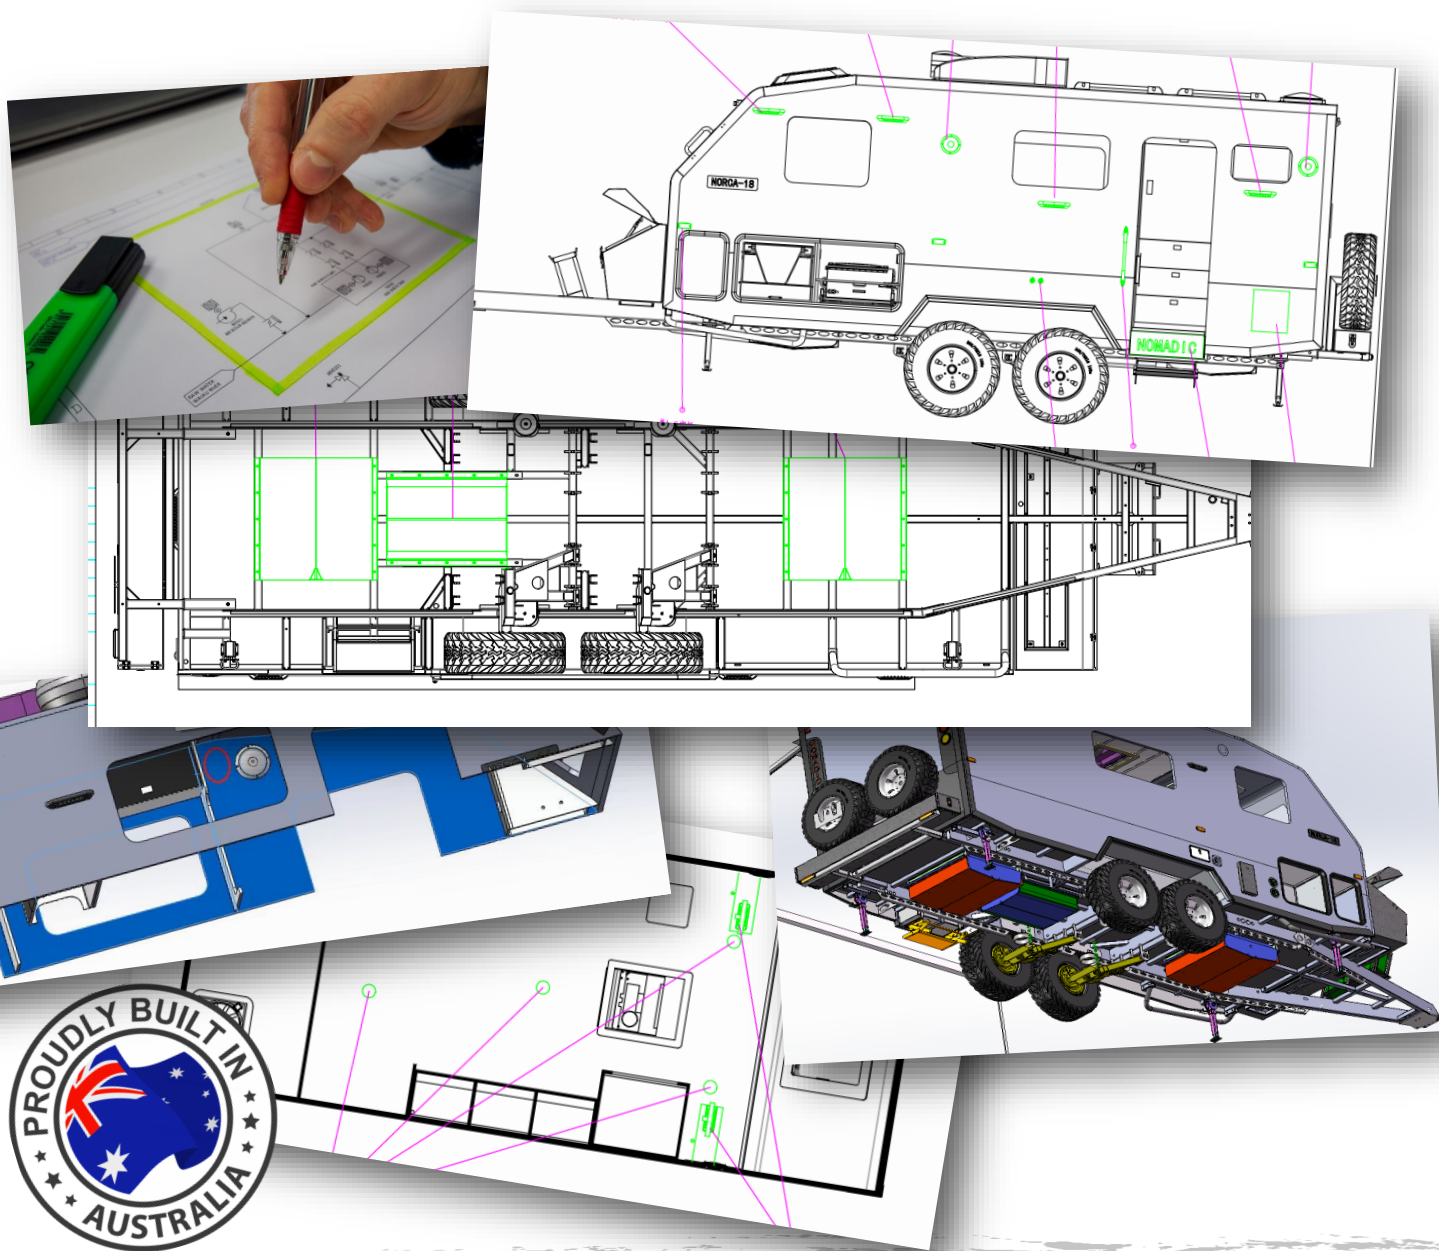

A New Era of Hybrid Camper & Off-Road Caravan's Is Coming...

Designed , Tested & Fitted out in our
Sunshine Coast Factory

National: 1300 MY NORCA (696 672)

WWW.NOMADICCAMPER.COM.AU

sales@nomadiccampers.com.au