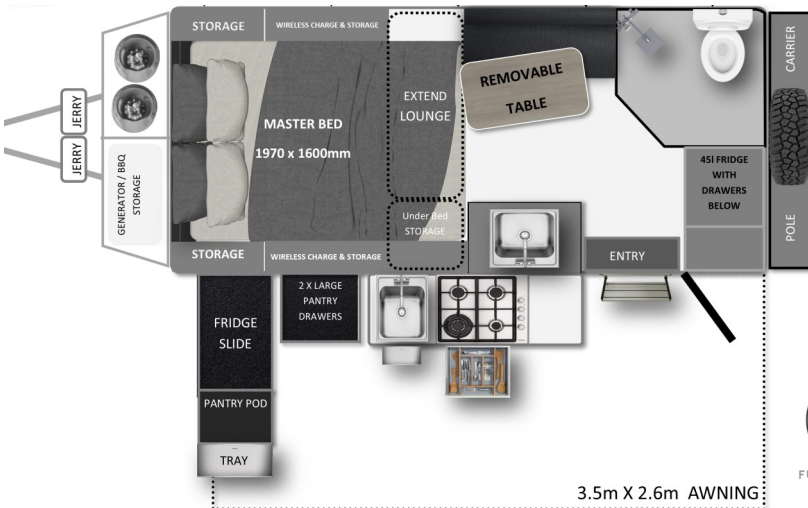

Tare: 1880kg
ATM: 2500kg
Ball: 135kg
Width: 2.25m (with awning)
Length: 6.35m (End to end)
Height: 2.65m (closed with ac)

Internal & External	400w + 400w Capacity	External Kitchen & gas burner	200L Fresh & 120L Grey	Reverse Cycle Aircon powered off Inverter	Outback Ready	Internal 45L Fridge Plus External Slide

POWER BOOST+ OFFGRID PACKAGE INCLUDES:

- → HUGE 2000W Inverter + 4000W BOOST connected to all points & AC
- → 400AH LiFePO4 Battery by Projecta
- → 100v/40amp Solar Regulator by Projecta fed by 400w glass panels
- → IDCx DCDC charger with separate solar & Car charging