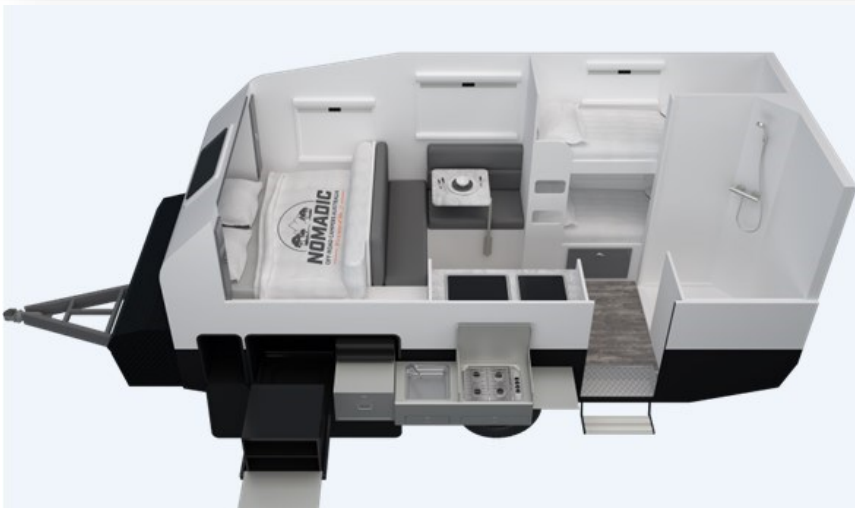

NORCA-16 Double Bunk

Tare: 2190kg
ATM: 2990kg
Ball: 140kg
Width: 2.25m (with awning)
Length: 7.25m (End to end)
Height: 3.05m (closed with ac)

NARROW-BODY HYBRID CARAVAN

THIS IS THE PERFECT AUSSIE FAMILY VAN

When large bunks for a growing family is needed then look no further then the **NORCA-16** with Double Bunks. Both Bunks are 2m Long and allow easy access for kids of all ages. Add to this a huge external kitchen, loads of storage, separate dinette, huge master bed and large internal ensuite.

Internal & External	400w + 400w Capacity	External & Internal Cooking	200L Fresh & 120L Grey	Reverse Cycle Aircon powered off Inverter	Outback Ready	Dometic 95L External Fridge

POWER BOOST+ OFFGRID PACKAGE INCLUDES:

- → HUGE 2000W Inverter + 4000W BOOST connected to all points & AC
- → 400AH LiFePO4 Battery by Projecta
- → 100v/40amp Solar Regulator by Projecta fed by 400w glass panels
- → IDCx DCDC charger with separate solar & Car charging