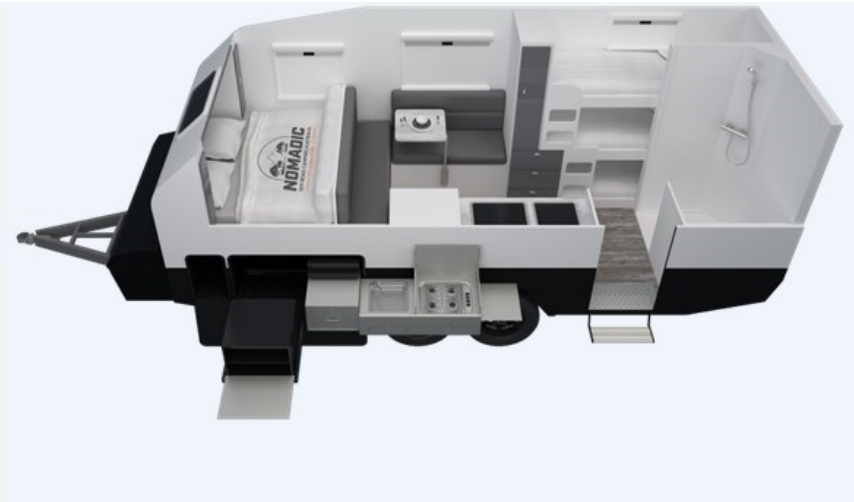

Tare: 2600kg
ATM: 3250kg
Ball: 110kg
Width: 2.25m (with awning)
Length: 7.85m (End to end)
Height: 3.05m (closed with ac)

Internal & External	400w + 400w Capacity	External & Internal Cooking	200L Fresh & 120L Grey	Reverse Cycle Aircon powered off Inverter	Outback Ready	175L Internal Fridge

POWER BOOST+ OFFGRID PACKAGE INCLUDES:

- → HUGE 2000W Inverter + 4000W BOOST connected to all points & AC
- → 400AH LiFePO4 Battery by Projecta
- → 100v/40amp Solar Regulator by Projecta fed by 400w glass panels
- → IDCx DCDC charger with separate solar & Car charging