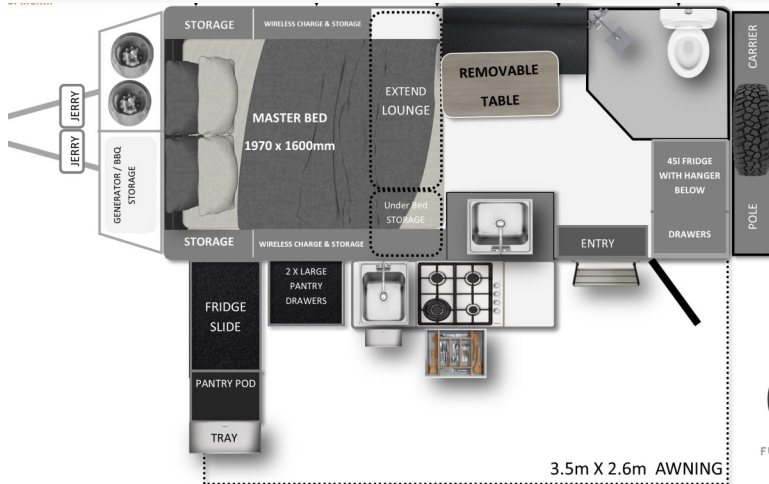

Tare: 1950kg
ATM: 2500kg
Ball: 135kg
Width: 2.25m (with awning)
Length: 6.35m (End to end)
Height: 3.05m (closed with awc)

Internal & External	400w + 400w Capacity	External Kitchen & gas burner	200L Fresh & 120L Grey	Reverse Cycle Aircon powered off Inverter	Outback Ready	Internal 45L Fridge Plus External Slide

POWER BOOST+ OFFGRID PACKAGE INCLUDES:

- → HUGE 2000W Inverter + 4000W BOOST connected to all points & AC
- → 400AH LiFePO4 Battery by Projecta
- → 100v/40amp Solar Regulator by Projecta fed by 400w glass panels
- → IDCx DCDC charger with separate solar & Car charging