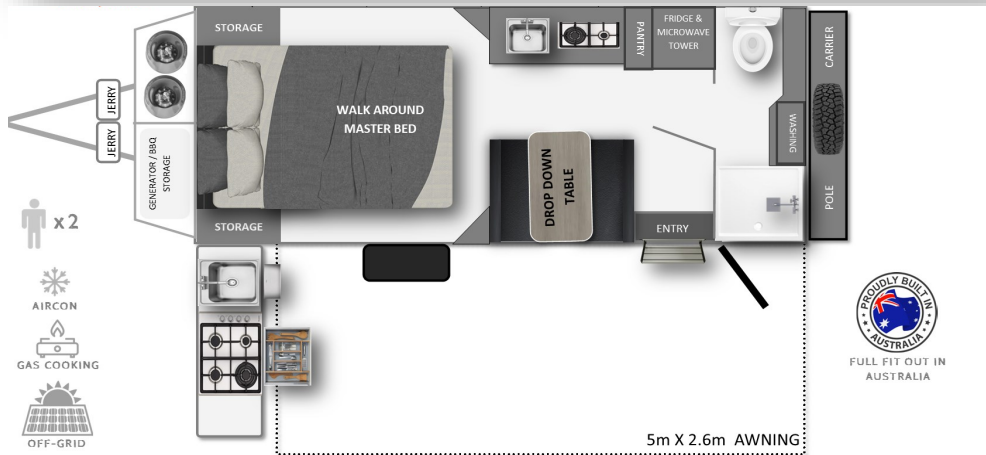

NORCA-19 On-Road Escape

19ft Caravan with Island Bed

Since when did owning an on-road van mean missing out on off-grid camping & an external kitchen?

The NORCA-19 has been specifically designed for couples who want to travel this incredible country in comfort but without having to sacrifice modern luxuries such as a huge External Kitchen, off-grid power system, and larger water capacity. The large island bed & internal facilities means pulling up and taking refuge now requires no effort at all.