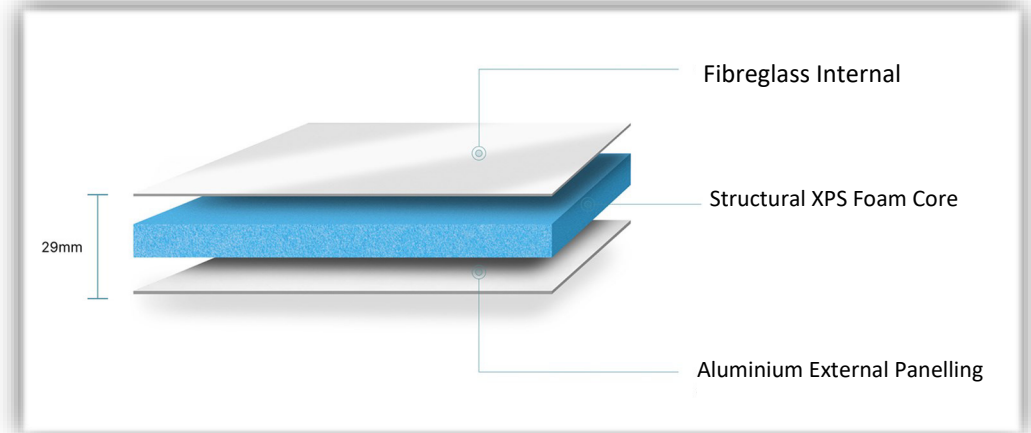

Lighter Weight = Better Fuel Efficiency...

All Nomadic Off-Road Campers & Caravans are built using the latest **XPS Foam Core Panelling & Honey Comb Flooring technology** promoting a significant reduction in overall weight when compared to traditional methods.

Lightweight, fuel-efficient caravans represent a significant advancement in sustainable travel, offering numerous benefits for touring enthusiasts.

The reduction in weight means less power is required for towing, which directly lowers fuel consumption and **reduces travel expenses**.

What we do better then others...

In today's crowded market, it's crucial for customers to see past enticingly low prices and prioritise the essential features of a caravan that ensure a safe and reliable journey. **Focus on quality and durability** - key factors that guarantee your caravan will take you to your destination and back, without compromise.

DEVELOPMENT

Our entire design & development is done in-house giving us better control on the product we build for our customers

BEARINGS & SHOCKS

Every Nomadic Off-road Camper is fitted using the highest quality **NSK Bearings / Seals & MONROE Off-Road Gas Shock Absorbers**

12v ELECTRICS

Every Nomadic Off-road Camper 12v system is purchased & fitted in Australia by licenced trade qualified **Auto Electricians** for peace of mind.

240v ELECTRICS

Your safety is paramount which is why all 240v systems, fixtures & fittings are purchased in Australia and fitted by licenced **Australian Electricians**.

GAS & PLUMBING

Unlike other manufacturers we don't save funds and put lives at risk by plumbing our vans overseas. We only use licenced **Australian Gas Fitters & Fittings**.

LITHIUM BATTERIES

The risks when using low quality cheap lithium batteries are too high which is why we only purchase & use premium **PROJECTA LiFePO4** batteries

Proudly supporting Aussie Jobs...

NOMADIC

OFF-ROAD CAMPERS AUSTRALIA

All details, weights, measurements, specifications are correct at the time of print and can change without notice. We recommend you speak directly with your sales manager or refer to your invoice for the latest details.

It's a way of life...!!